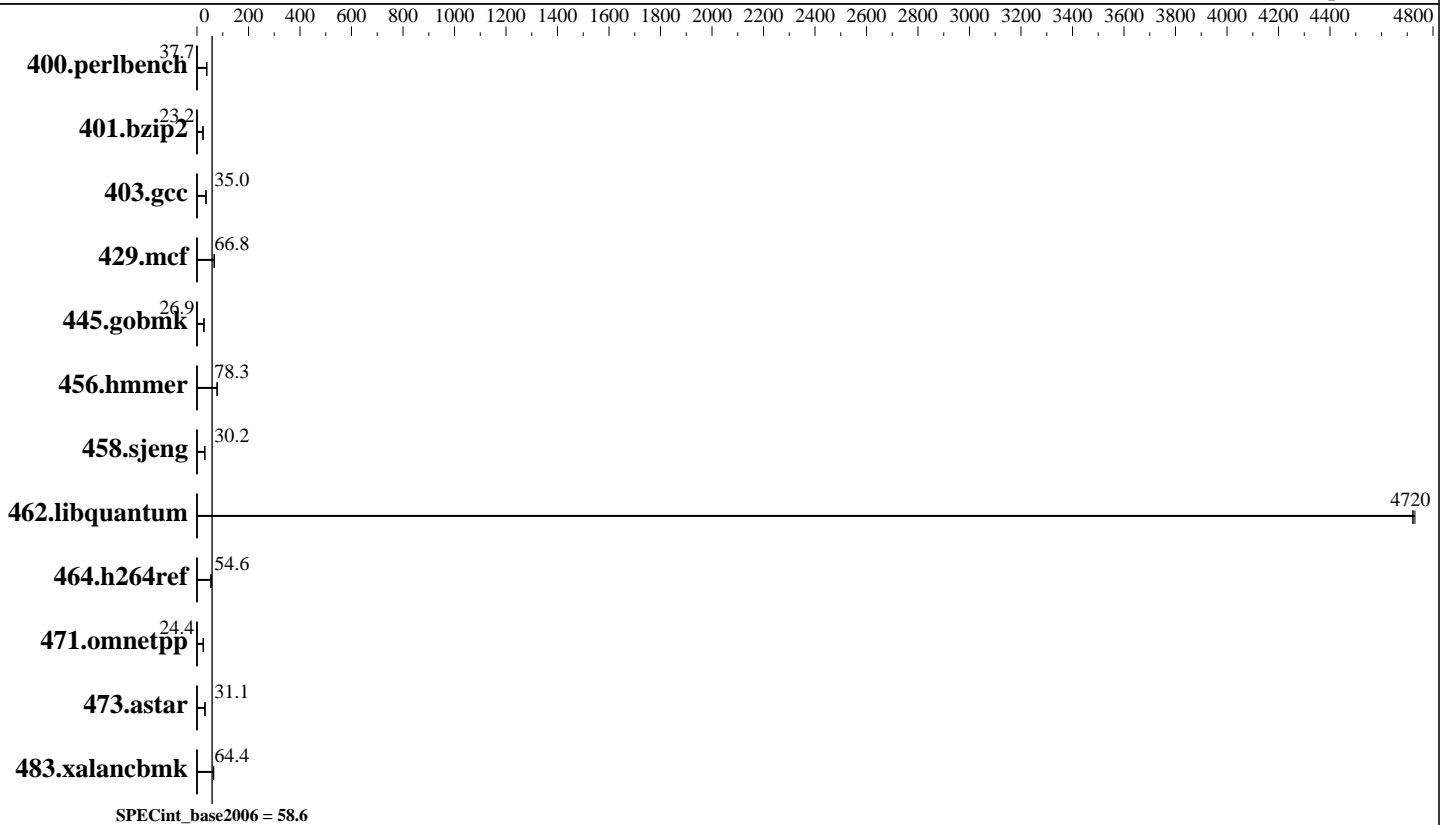

SPEC® CINT2006 Result

Copyright 2006-2017 Standard Performance Evaluation Corporation

Hewlett Packard Enterprise

(Test Sponsor: HPE)

ProLiant DL360 Gen10
(2.10 GHz, Intel Xeon Silver 4110)

SPECint®2006 = Not Run

SPECint_base2006 = 58.6

CPU2006 license: 3

Test sponsor: HPE

Tested by: HPE

Test date: Nov-2017

Hardware Availability: Oct-2017

Software Availability: Apr-2017

Hardware

CPU Name: Intel Xeon Silver 4110
CPU Characteristics: Intel Turbo Boost Technology up to 3.00 GHz
CPU MHz: 2100
FPU: Integrated
CPU(s) enabled: 16 cores, 2 chips, 8 cores/chip
CPU(s) orderable: 1, 2 chip(s)
Primary Cache: 32 KB I + 32 KB D on chip per core
Secondary Cache: 1 MB I+D on chip per core
L3 Cache: 11 MB I+D on chip per chip
Other Cache: None
Memory: 192 GB (24 x 8 GB 2Rx8 PC4-2666V-R, running at 2400)
Disk Subsystem: 1 x 600 GB SATA SSD, RAID 0
Other Hardware: None

Software

Operating System: Red Hat Enterprise Linux Server release 7.3 (Maipo), Kernel 3.10.0-514.el7.x86_64
Compiler: C/C++: Version 17.0.3.191 of Intel C/C++ Compiler for Linux
Auto Parallel: Yes
File System: xfs
System State: Run level 3 (multi-user)
Base Pointers: 32/64-bit
Peak Pointers: Not Applicable
Other Software: Microquill SmartHeap V10.2