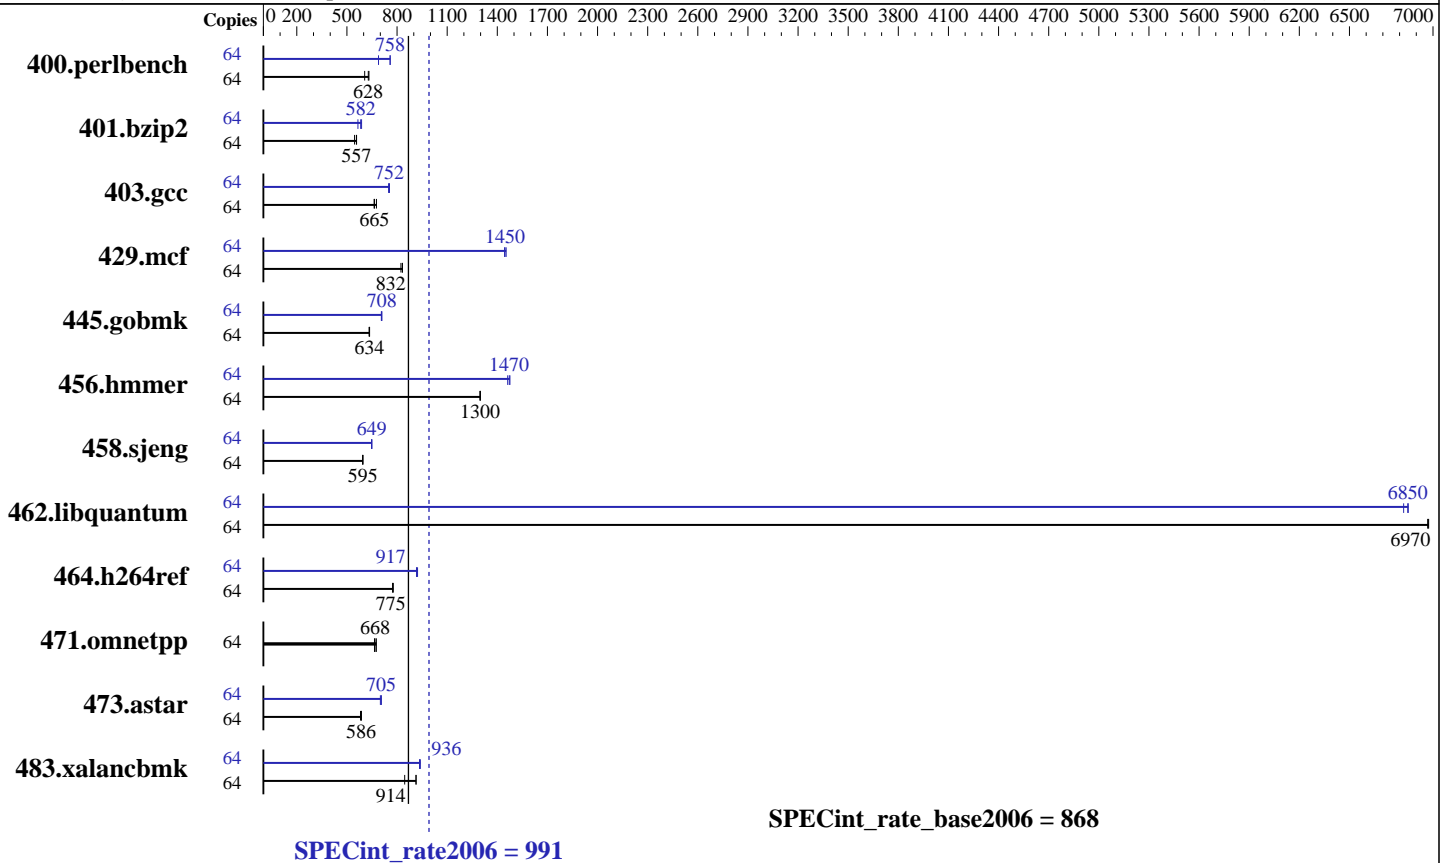

### Hardware

CPU Name: AMD Opteron 6276  
 CPU Characteristics: AMD Turbo CORE technology up to 3.20 GHz  
 CPU MHz: 2300  
 FPU: Integrated  
 CPU(s) enabled: 64 cores, 4 chips, 16 cores/chip  
 CPU(s) orderable: 2,4 chips  
 Primary Cache: 512 KB I on chip per chip,  
 64 KB I shared / 2 cores;  
 16 KB D on chip per core  
 Secondary Cache: 16 MB I+D on chip per chip, 2 MB shared / 2 cores  
 L3 Cache: 16 MB I+D on chip per chip, 8 MB shared / 8 cores  
 Other Cache: None  
 Memory: 256 GB (32 x 8 GB 2Rx4 PC3-12800R-11, ECC)  
 Disk Subsystem: 1 x 500 GB SATA, 7200 RPM  
 Other Hardware: None