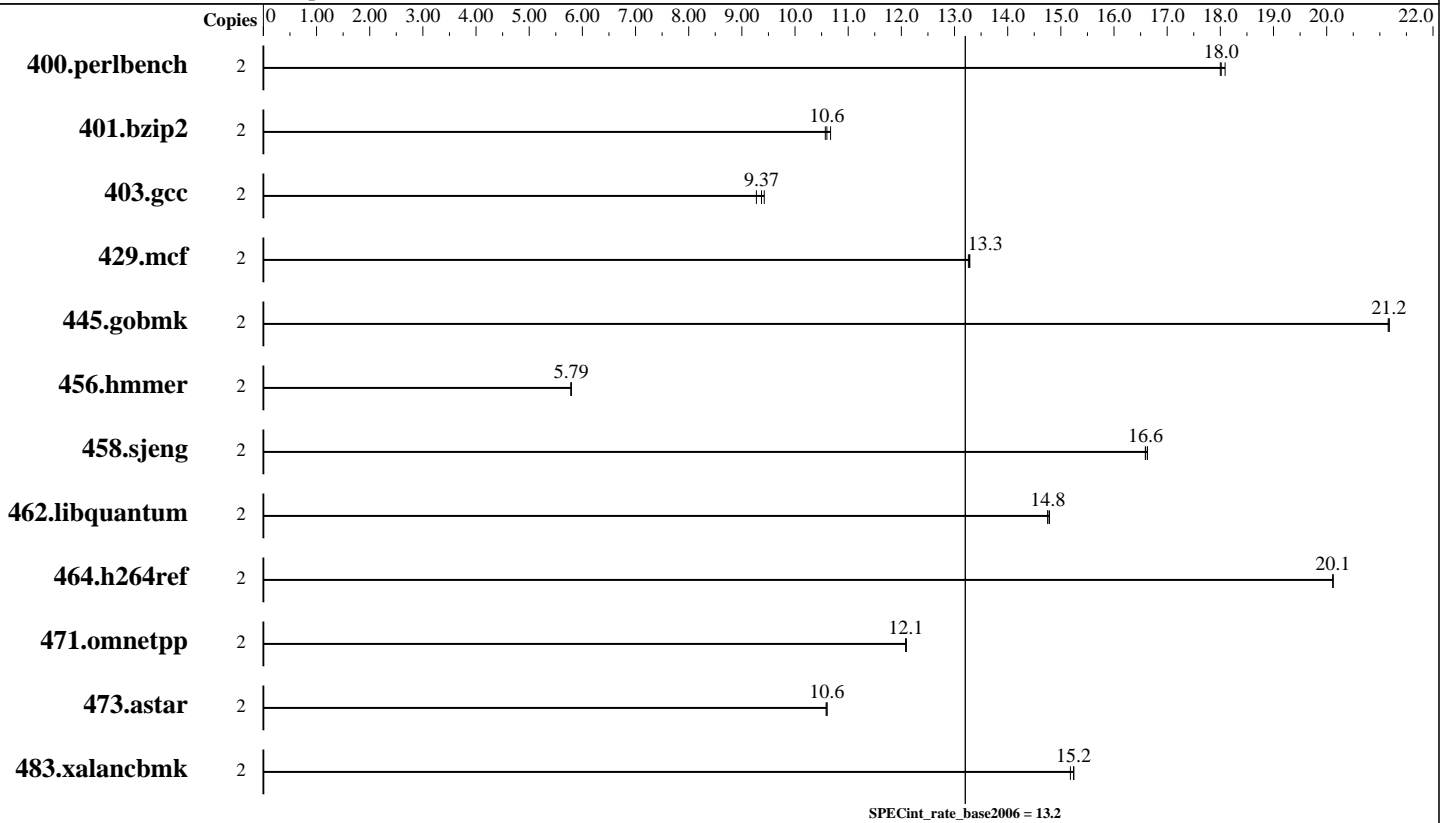

## Hardware

CPU Name: AMD Turion 64 X2 TL-56  
 CPU Characteristics: 1.8 GHz 2x512KB L2  
 CPU MHz: 1800  
 FPU: Integrated  
 CPU(s) enabled: 2 cores, 1 chip, 2 cores/chip  
 CPU(s) orderable: 1 chip  
 Primary Cache: 64 KB I + 64 KB D on chip per core  
 Secondary Cache: 512 KB I+D on chip per core  
 L3 Cache: None  
 Other Cache: None  
 Memory: 2 GB (2x1GB Qimonda HYS64T128021HDL-3S-B DDR2-667 CL5)  
 Disk Subsystem: Hitachi 100GB 5400rpm SATA HDD  
 Other Hardware: None