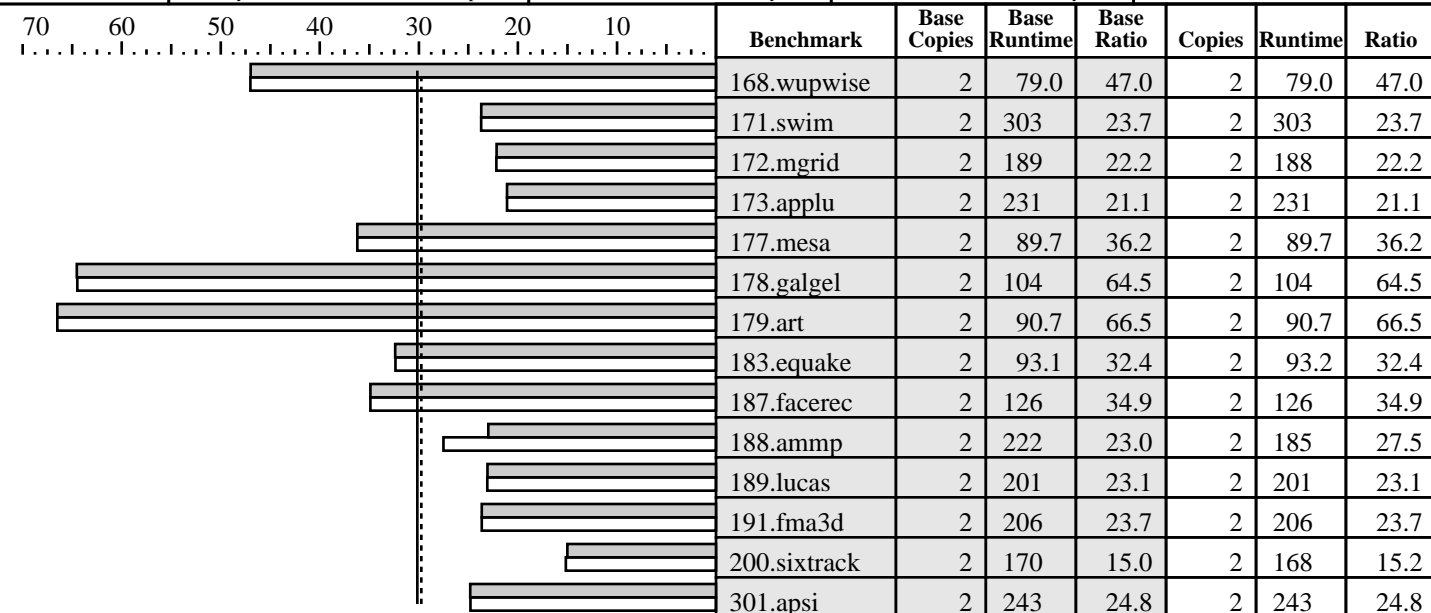

Hardware

CPU: Intel Xeon (3.6 GHz, 2MB L2, 800MHz system bus)
 CPU MHz: 3600
 FPU: Integrated
 CPU(s) enabled: 2 cores, 2 chips, 1 core/chip (Hyper-Threading Technology disabled)
 CPU(s) orderable: 1,2
 Parallel: No
 Primary Cache: 12KB(I) micro-ops + 16KB(D) on chip
 Secondary Cache: 2048KB(I+D) on chip
 L3 Cache: N/A
 Other Cache: N/A
 Memory: 6 x 512MB ECC DDR-333 SDRAM
 Disk Subsystem: 1 x 120GB 7200RPM SATA HDD
 Other Hardware: